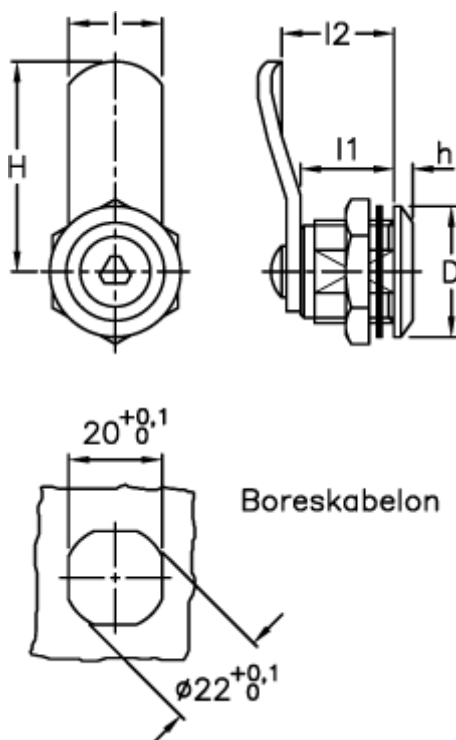

# Data Sheet

Article number: 2310421361

Description: E+G Latch w/recessed key  
CQ/T-45-30

## Measures

D = 28

H = 45

h = 4

l = 20

l1 = 20

l2 = 30